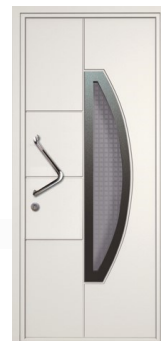

056

057

058

059

060

061

062

063

064

065

067

068

STYLISH MODERN DOORS THAT COMBINE GLASS WITH ANODISED TRIMS

“Comet doors are perfect for apartments or modern new builds because they can be painted any colour; can have large glass areas and offer a high level of security.”