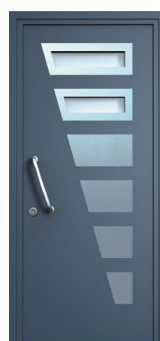

044

045

046

047

048

049

050

051

052

053

054

055

CONTEMPORARY DOORS WITH ANODISED ALUMINIUM TRIMS

These modern door styles feature an integrated aluminium trim which has the appearance of brushed steel. The trim sits slightly proud of the door sash and adds a unique feature to every style.