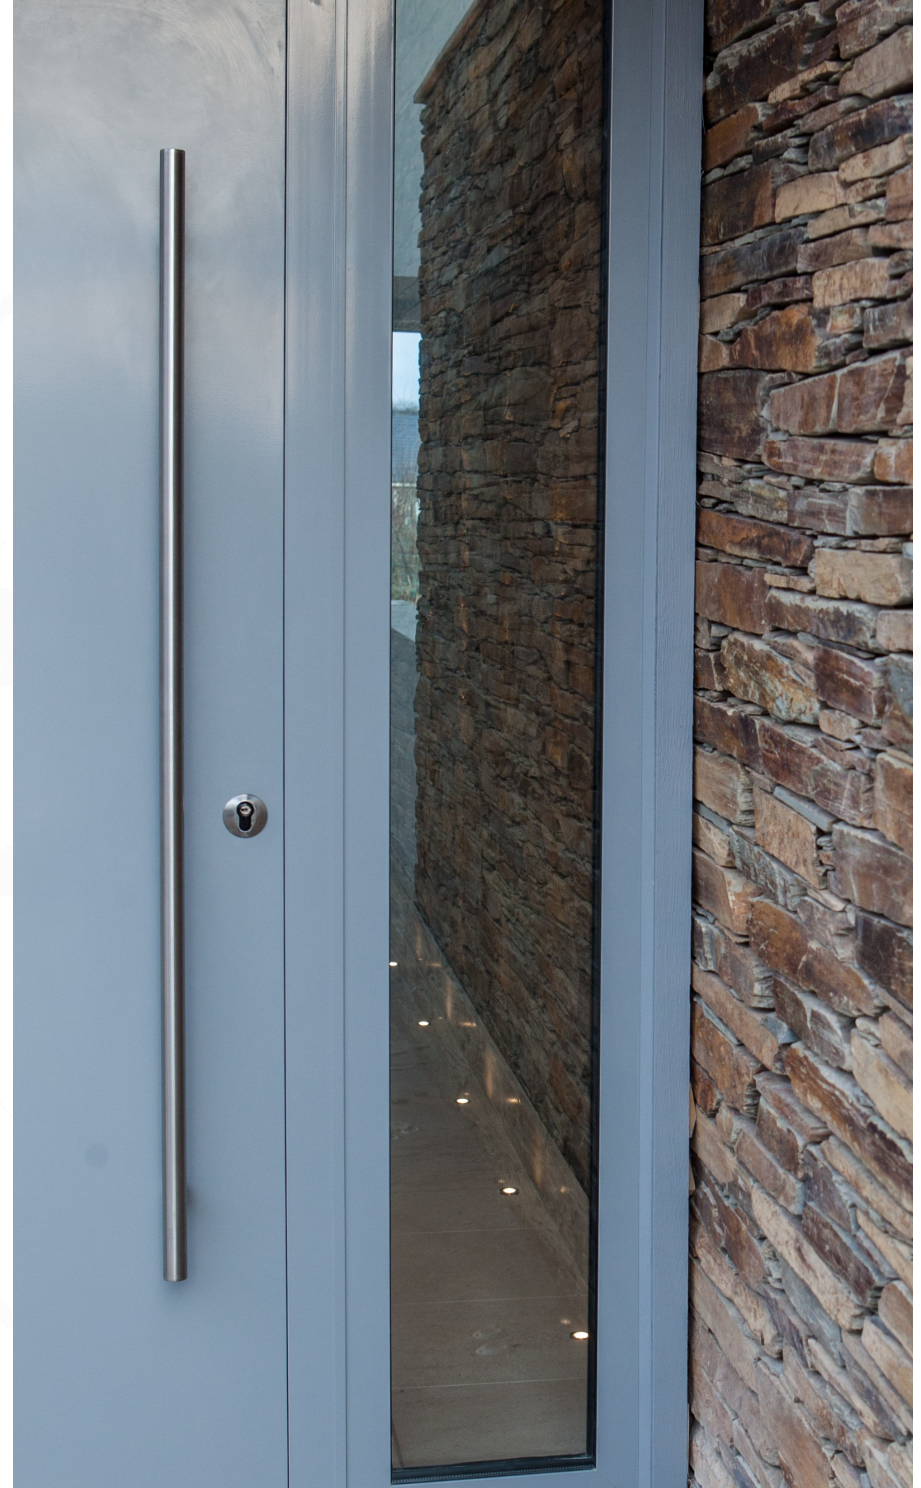

PULL BAR HANDLES

Comet doors are available with a choice of steel pull bar handles at 400mm, 600mm, 1000mm, 1400mm or 1800mm centres.